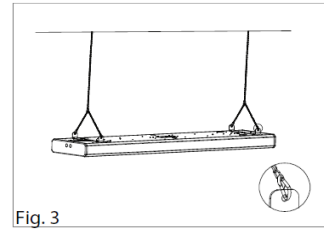

Pendant Mount

Mounting brackets(2 pcs)