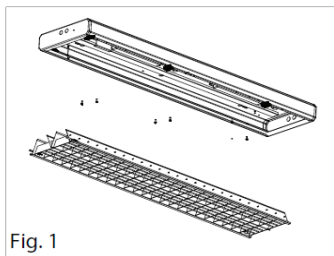

PROJECT NAME _____

CATALOG NUMBER _____

NOTES _____

FIXTURE TYPE _____

ISL Series

Interior Sports Lighting

Installation Method

Surface Mount

Pendant Mount