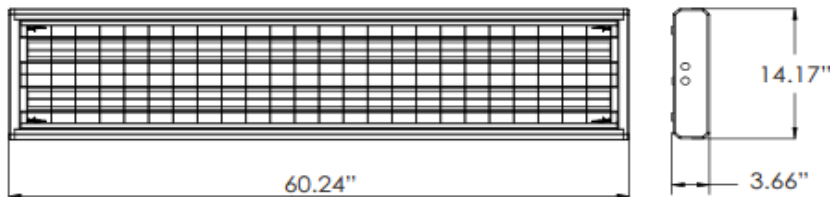

Dimensions