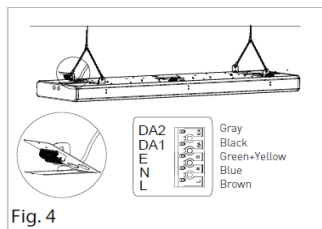

Pendant Mount

Mounting brackets(2 pcs)