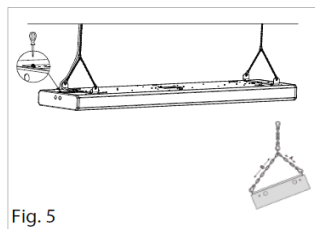

Pendant Mount

Mounting brackets(2 pcs)