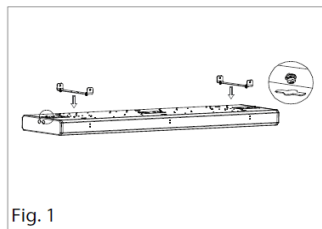

Pendant Mount

Mounting brackets(2 pcs)