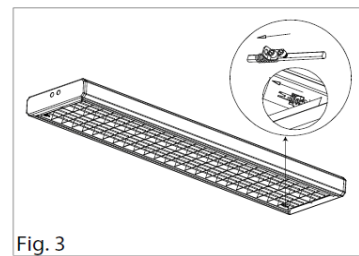

PROJECT NAME _____

CATALOG NUMBER _____

NOTES _____

FIXTURE TYPE _____

ISL Series

Interior Sports Lighting

Installation Method

Surface Mount

Pendant Mount