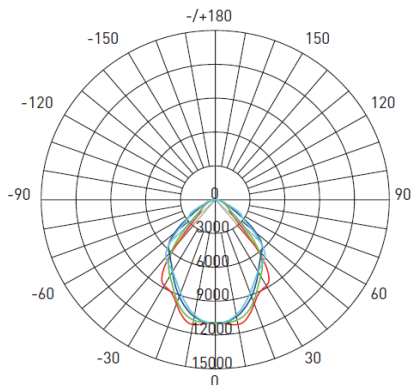

Photometry

Model No.	Power	Lumens	UGR
LGL-ISL	100W	12500	19
LGL-ISL	150W	18750	20
LGL-ISL	200W	25000	22