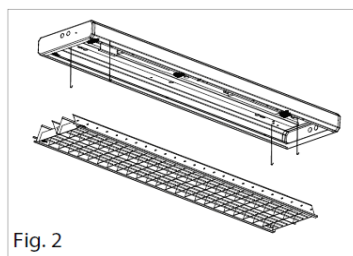

PROJECT NAME _____

CATALOG NUMBER _____

NOTES _____

FIXTURE TYPE _____

ISL Series

Interior Sports Lighting

Installation Method

Surface Mount

Pendant Mount