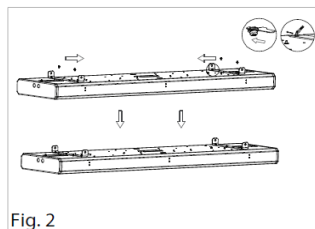

Pendant Mount

Mounting brackets(2 pcs)