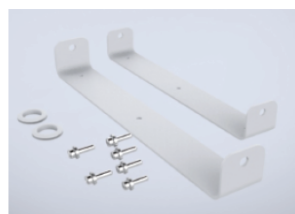

Easy installation

Photometry

Model No.	Power	Lumens	UGR
LGL-ISL	100W	12500	19
LGL-ISL	150W	18750	20
LGL-ISL	200W	25000	22

PROJECT NAME _____

CATALOG NUMBER _____

NOTES _____

FIXTURE TYPE _____

ISL Series

Interior Sports Lighting

Installation Method

Surface Mount

Pendant Mount

Mounting brackets(2 pcs)

Suspension kits(4pcs)