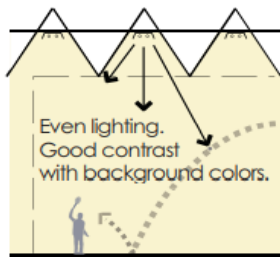

PROJECT NAME _____

CATALOG NUMBER _____

NOTES _____

FIXTURE TYPE _____

ISL Series

Interior Sports Lighting

Technical Overview

Performance Summary	Voltage	100-277V	
	Input Frequency	50Hz-60Hz	
	Light Output	100W	12500 lumens , 19 UGR
		150W	18750 lumens, 20 UGR
		200W	25000 lumens, 22 UGR
	Working Environment	Indoor	
	Beam Angle	90°	
	CCT	3000K, 4000K, 5000K, 6500K	
	CRI	70+, 80+	
	Power Factor	0.99	
	Life Span	80,000 hrs	
	Dimmable	0-10V	
	Installation Method	Pendant or Surface Mounted	
Weight	25 pounds		

Even illumination is required in the full volume of the field of play

Low Glare

Natural & artificial lighting sources integrated with building structure

Lighting should not be located in direct line of sight of the player