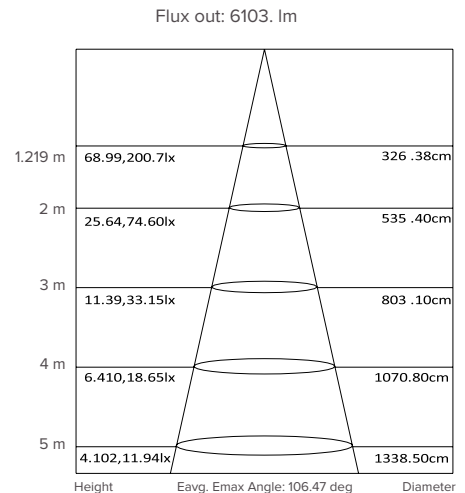

Custom Pattern Version

- Examples of configurations
- Possible positions for T-grid LED light modules
- One-piece main runner cannot be replaced

Remark: Only one A-end with wire in joint

Photometry

Luminous Intensity Distribution Diagram

Average Illuminance Curve

PROJECT NAME _____

FIXTURE TYPE _____

CATALOG NUMBER _____

ADDITIONAL NOTES _____

T-SLIM Series Innovative Linear Light

E475876

Driver Specs