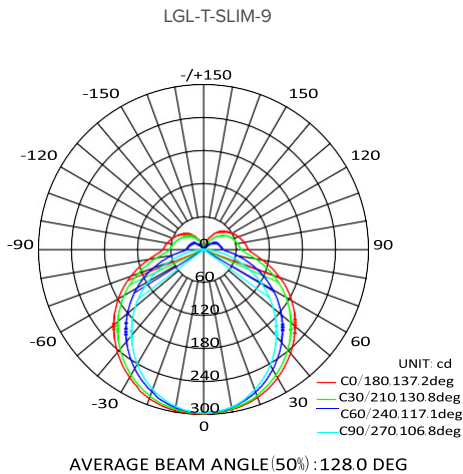

Innovative Linear Light

Technical Overview

Performance Summary	Working Environment	Indoor
	Kelvin Options	3000K, 3500K, 4000K, 5000K
	CRI	80+, 90+
	Power Factor	>0.9
	Damp Rated	Yes
	Life Span	50,000 hrs
	Dimming Options	0-10V (12 % - 100%)
	Mounting Options	Recessed
	IC Rated	Yes
	Fixture Cable Length	4FT (T-Slim-2FT) 8FT (T-Slim-4FT)

Custom Pattern Version

- Examples of configurations
- Possible positions for T-grid LED light modules
- One-piece main runner cannot be replaced

Remark: Only one A-end with wire in joint

Photometry

Luminous Intensity Distribution Diagram

Average Illuminance Curve

PROJECT NAME _____

FIXTURE TYPE _____

CATALOG NUMBER _____

ADDITIONAL NOTES _____

T-SLIM Series Innovative Linear Light

E475876

Driver Specs