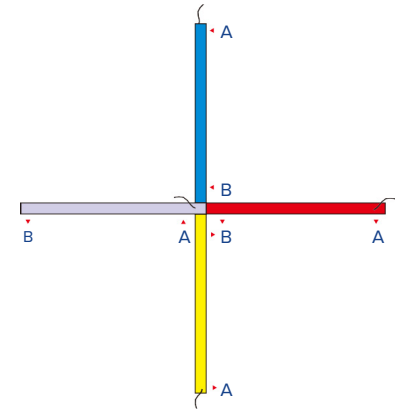

Dimensions

PROJECT NAME _____

FIXTURE TYPE _____

CATALOG NUMBER _____

ADDITIONAL NOTES _____

T-SLIM Series Innovative Linear Light

E475876

Custom Pattern *(Only for LGL-T-SLIM-9 and LGL-T-SLIM-15)*

T-SLIM LED can be installed in many configurations by replacing any of the cross tees between the main runners of the grid ceiling assembly.

It is free to create compelling spaces, and your space no longer has to be restricted to a single pattern on the ceiling. Custom pattern such as “L,” “T,” “+,” “□” etc.

Custom Pattern Version

- Examples of configurations
- Possible positions for T-grid LED light modules
- One-piece main runner cannot be replaced

Remark: Only one A-end with wire in joint

Photometry

Luminous Intensity Distribution Diagram