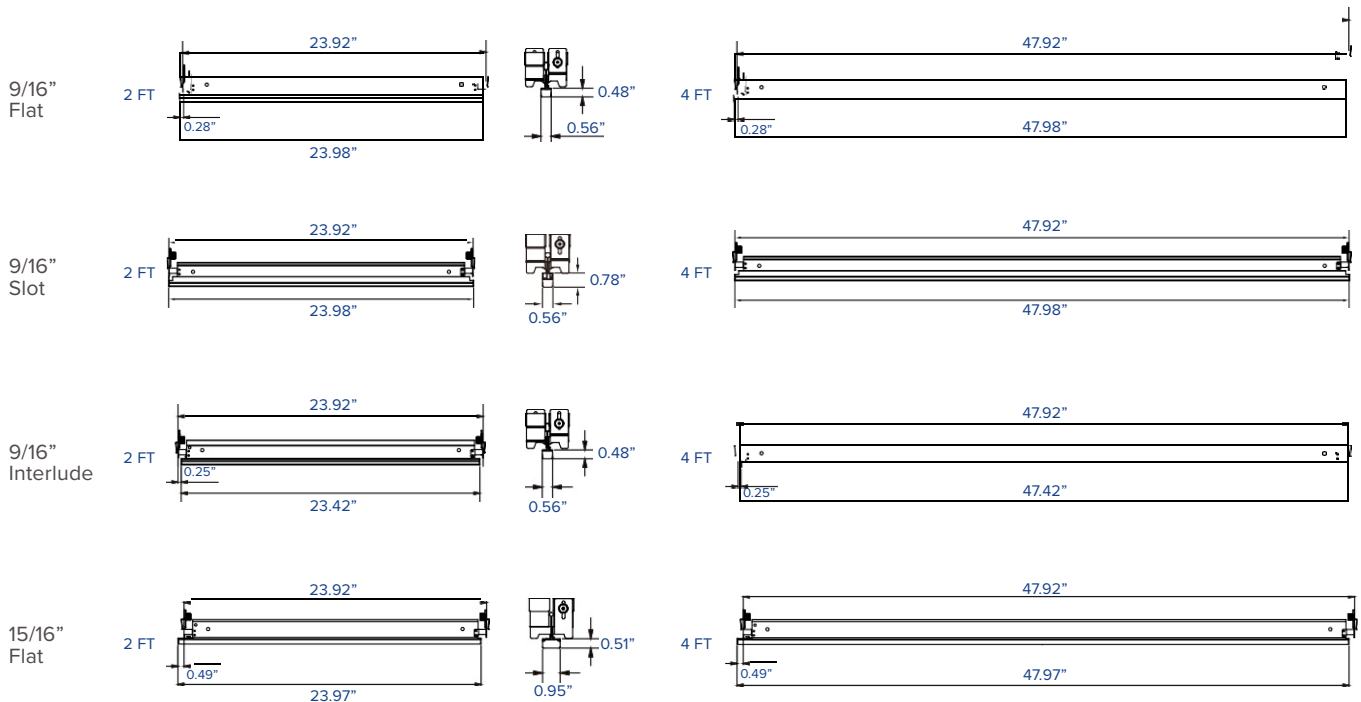

Dimensions