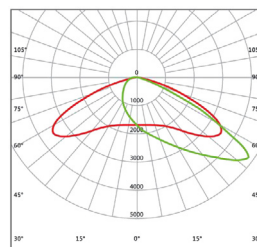

Type III
40W, 70W