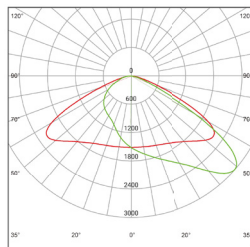

Photometry

Type III
30W