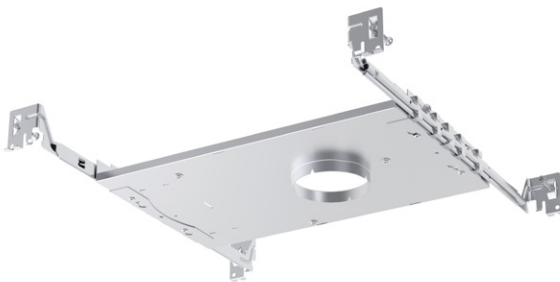

Housing with hanger bar system for new construction installations. Suitable for insulated ceiling or applications.

Ceiling thickness: 1/2"

New Construction with Plaster Frame (NCP) Non-IC

Plaster frame with hanger bar system to be installed during rough-in phase. Suitable for non-insulated new construction ceiling assemblies, like Sheetrock, Acoustic Tiles.