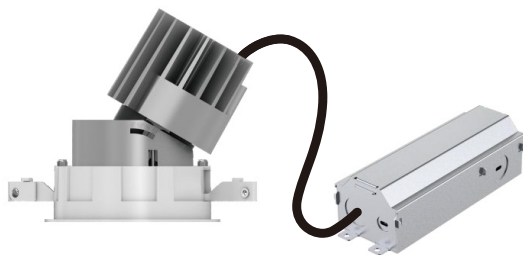

Remodel Driver (RD)

For new or existing ceiling. Suitable for non-insulated ceiling.

Ceiling thickness: 1/25" to 1"